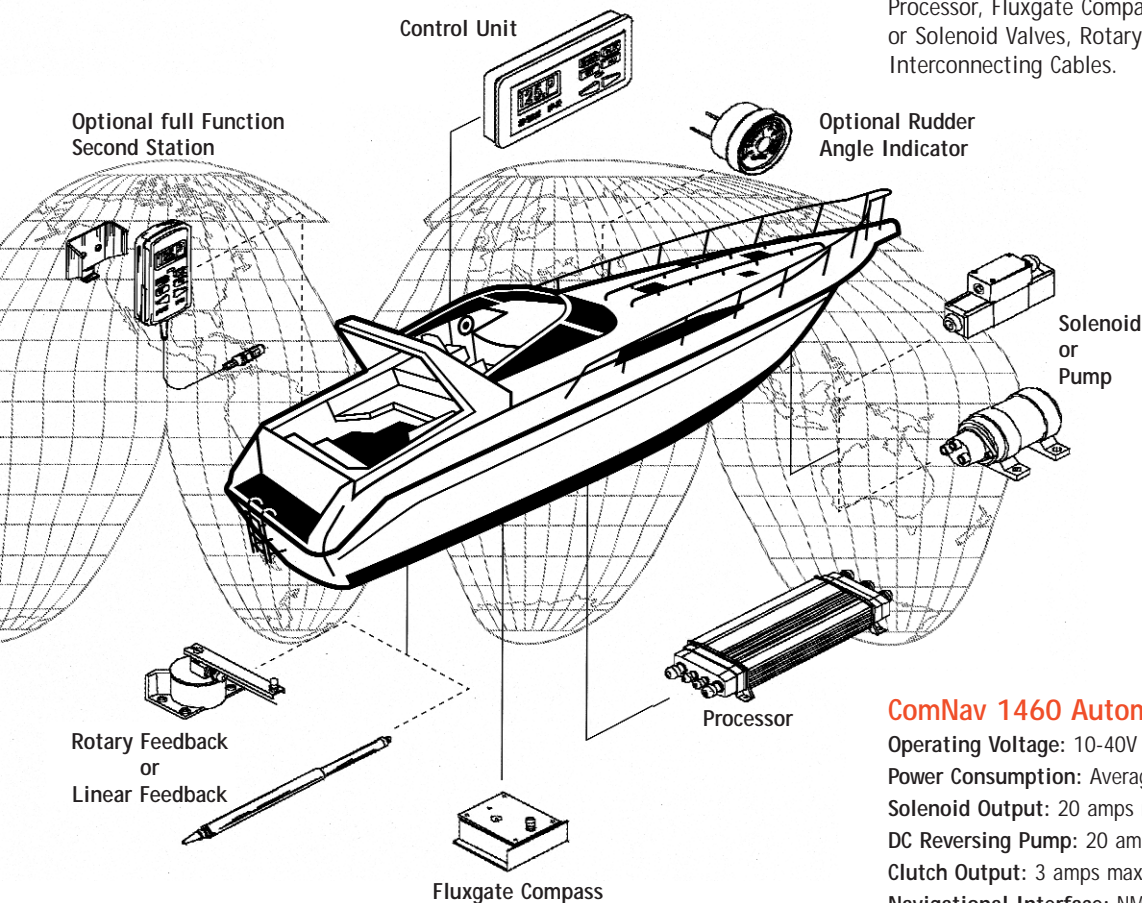

## 1460 Autopilot

### Affordable Autopilot for Power or Recreational Boaters

- Clip mounted allowing both fixed and hand held operation
- Suitable for small to mid-sized vessels
- Capable of operating on most standard types of steering systems
- Waterproof Control Head
- Automatic yaw, sea state and trim
- Optional full function remote
- "Nav" mode accepts NMEA 0183 information
- Digital display of rudder angle and operating mode
- Optional analog rudder angle indicator
- One NMEA 0183 Heading Output (HDM & HDG)
- Large LCD display with eight brightness levels for comfortable viewing
- Built-in diagnostics and self tests plus visual and audible alarms
- Reliable in any sea and weather condition
- Easy to install and fully compatible with your onboard instruments
- Ten selectable steering parameters for both Fast and Slow modes
- Extended 3 year warranty
- Meets CE requirements

# 1460 Autopilot

A basic ComNav 1460 electronics package includes: Control Unit, Processor, Fluxgate Compass, output for Reversing Drive Units or Solenoid Valves, Rotary or Linear Feedback and all Interconnecting Cables.

## ComNav 1460 Automatic Pilot Specifications

Operating Voltage: 10-40V DC  
Power Consumption: Average 3 amps, 20 amps Peak  
Solenoid Output: 20 amps max.  
DC Reversing Pump: 20 amps max.  
Clutch Output: 3 amps max.  
Navigational Interface: NMEA 0183  
Heading Reference: Fluxgate  
Course Resolution: 1°  
Course Detection: 0.25°